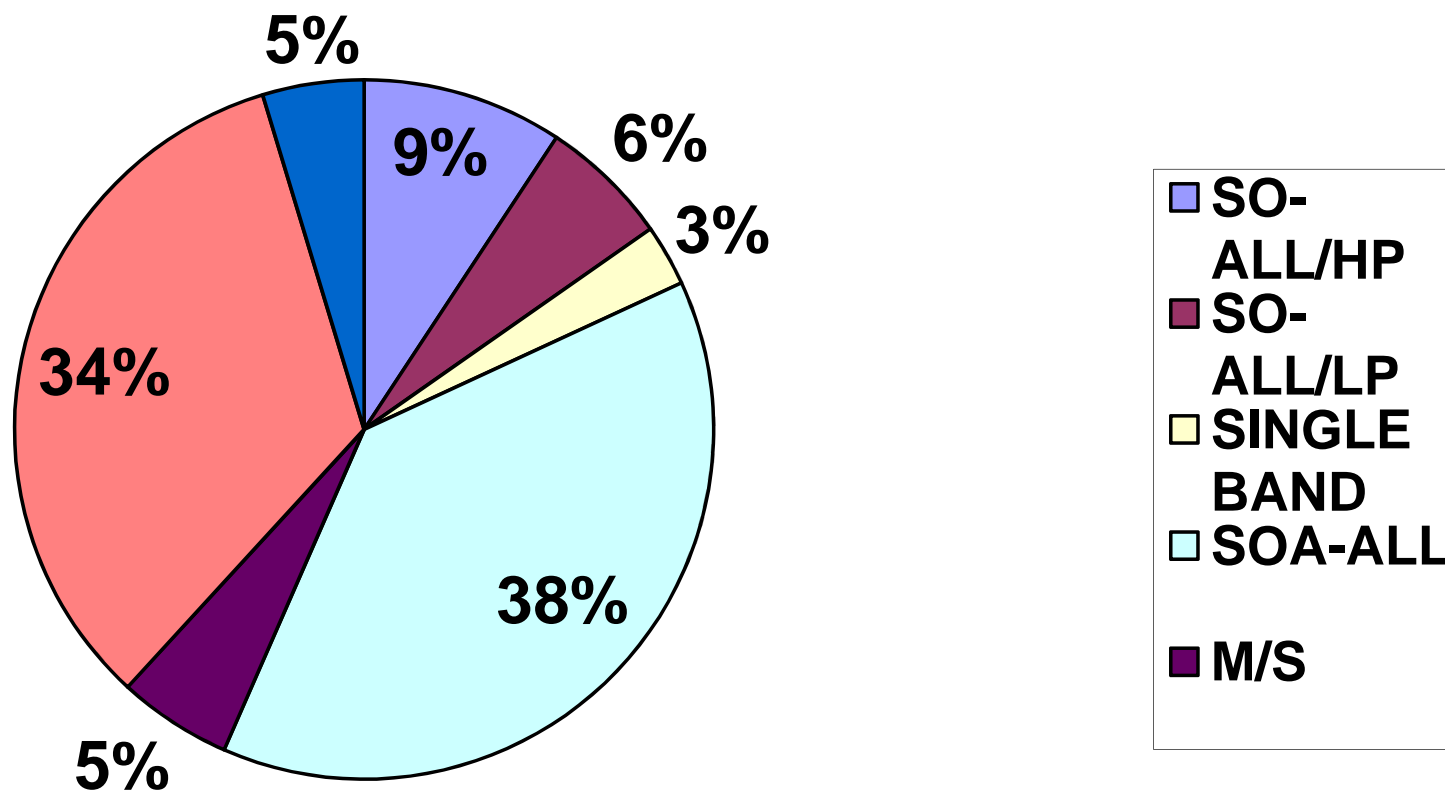

CQWW CW 2015

- Aufteilung der Punkte nach Klassen