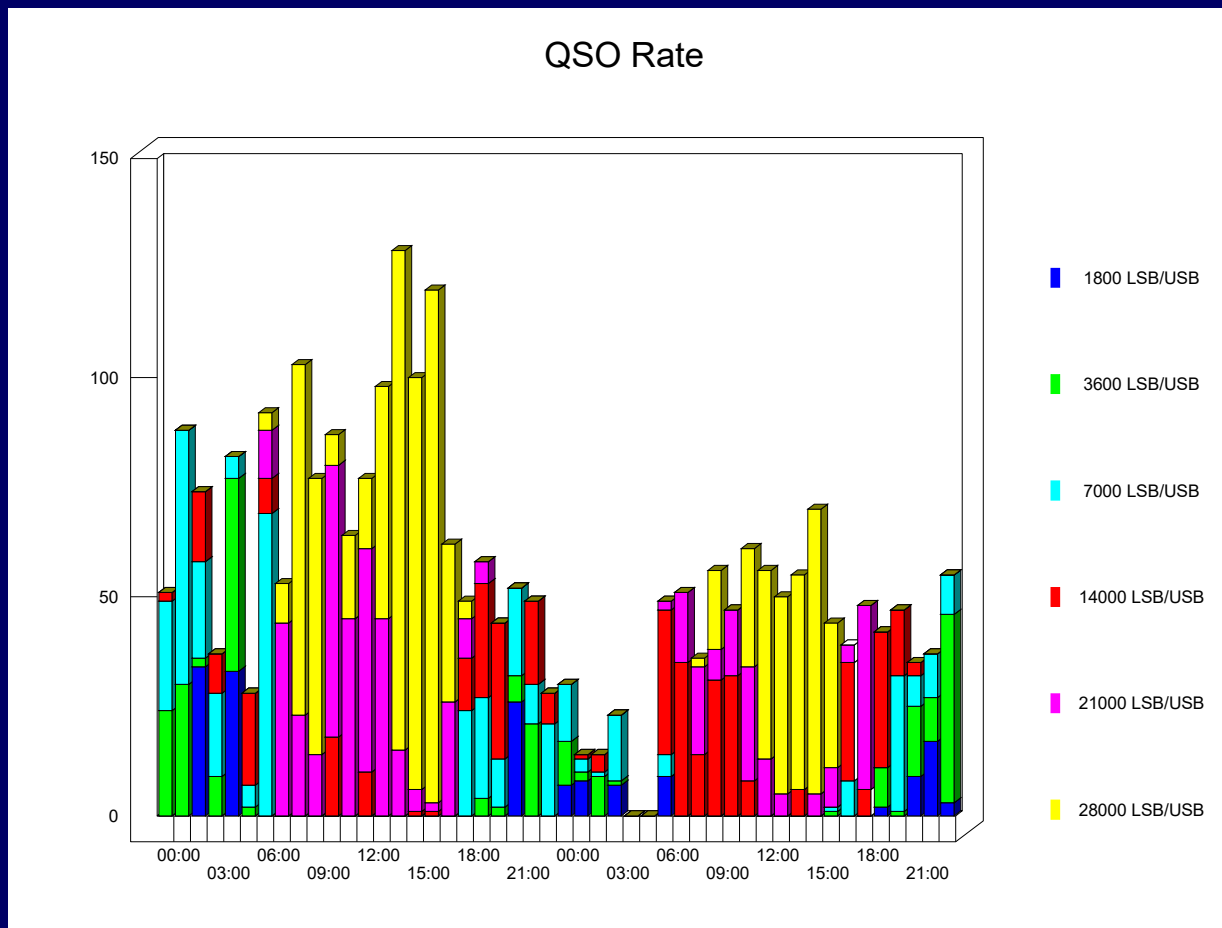

Post Contest Statistiken