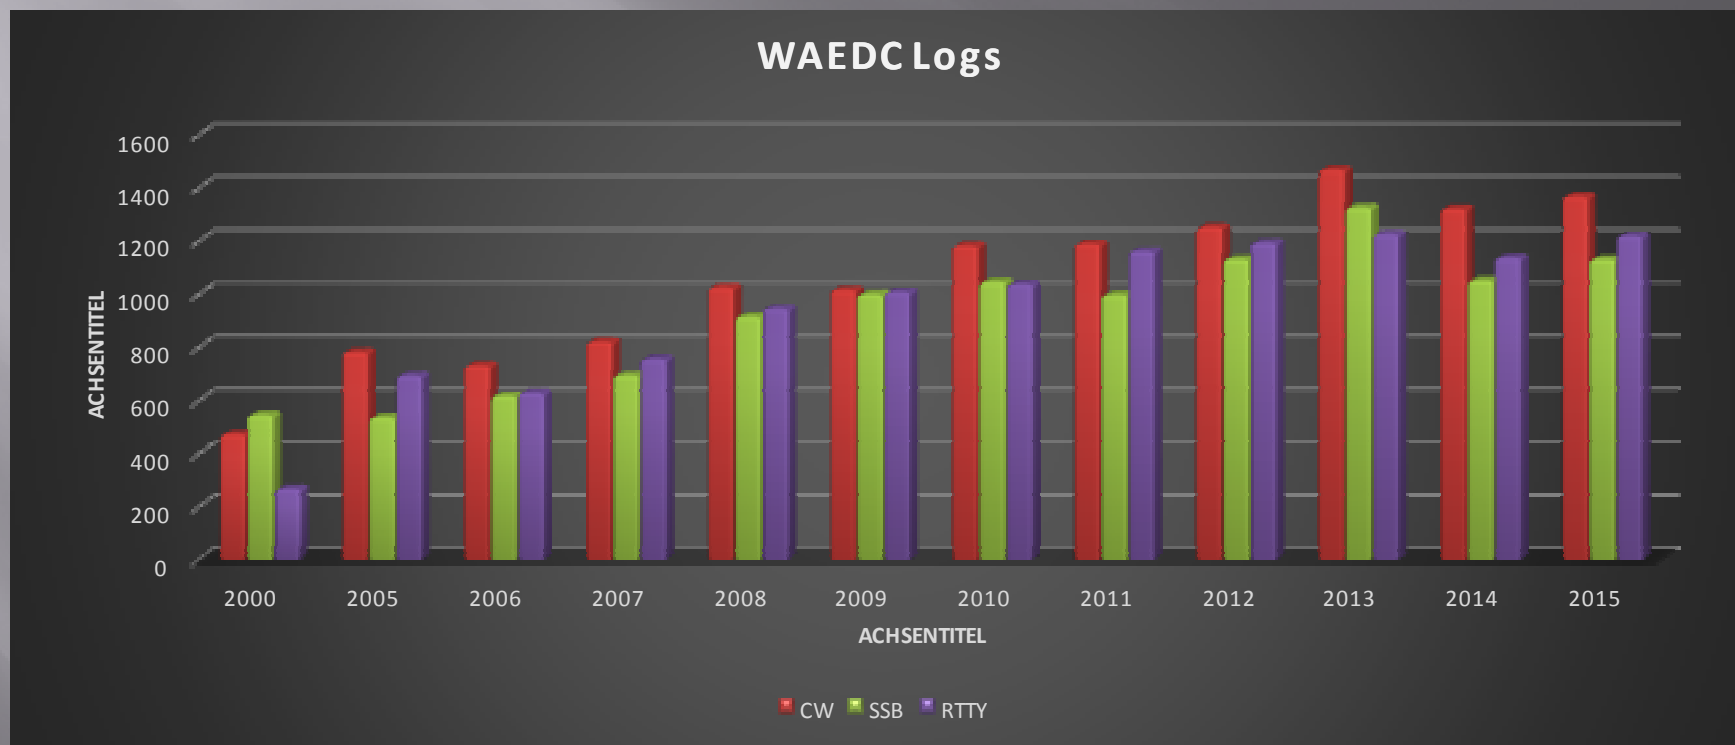

Logs received: CW leading the way, more RTTY than SSB

WAE DX Contest

QSOs

WAE DX Contest

Continental Winners CW 2015

CW	Africa	Asia	Europe	North America	Oceania	South America
Single Op High	ZS6WN	P3F	UA7K	K1LZ	VK3JA	YW4D
Single Op Low	CR3L	R8CT	4O3A	NP4Z	YC1ME	PY1NX
Multi Operator	CN3A	RM9A	HG7T	NY4A	ZM1A	HC2/LU9EFO