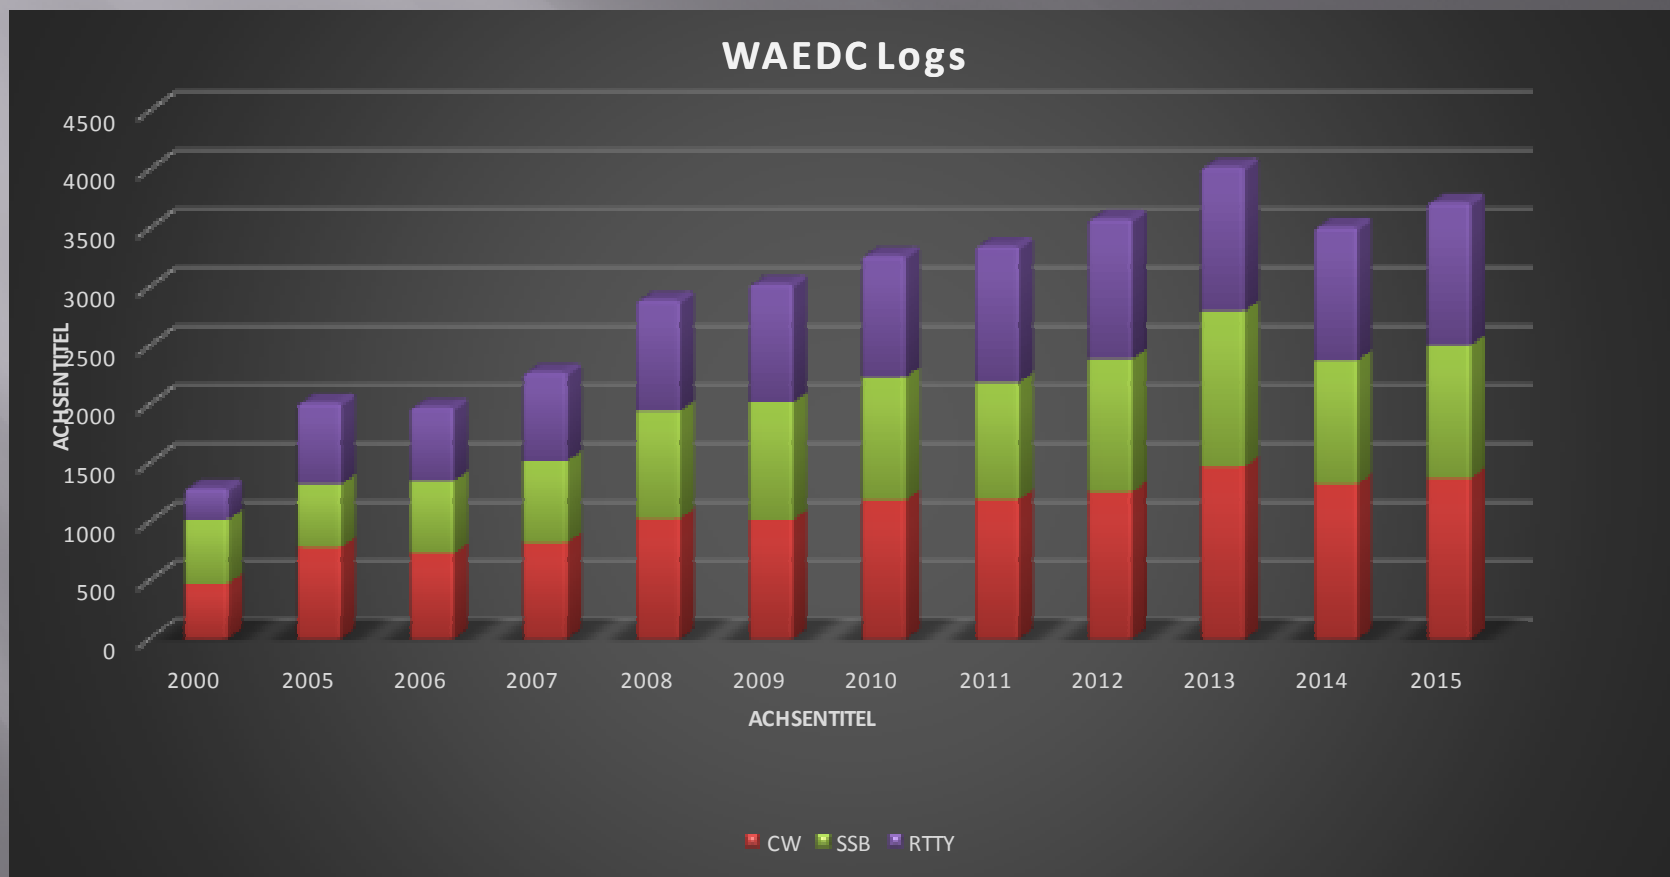

Software Michael DL6MHW

Robot Julian DL6OCK

Upload Franta DJ0ZY

WAE DX Contest

2015

Logs received: CW leading the way, more RTTY than SSB

WAE DX Contest

2015